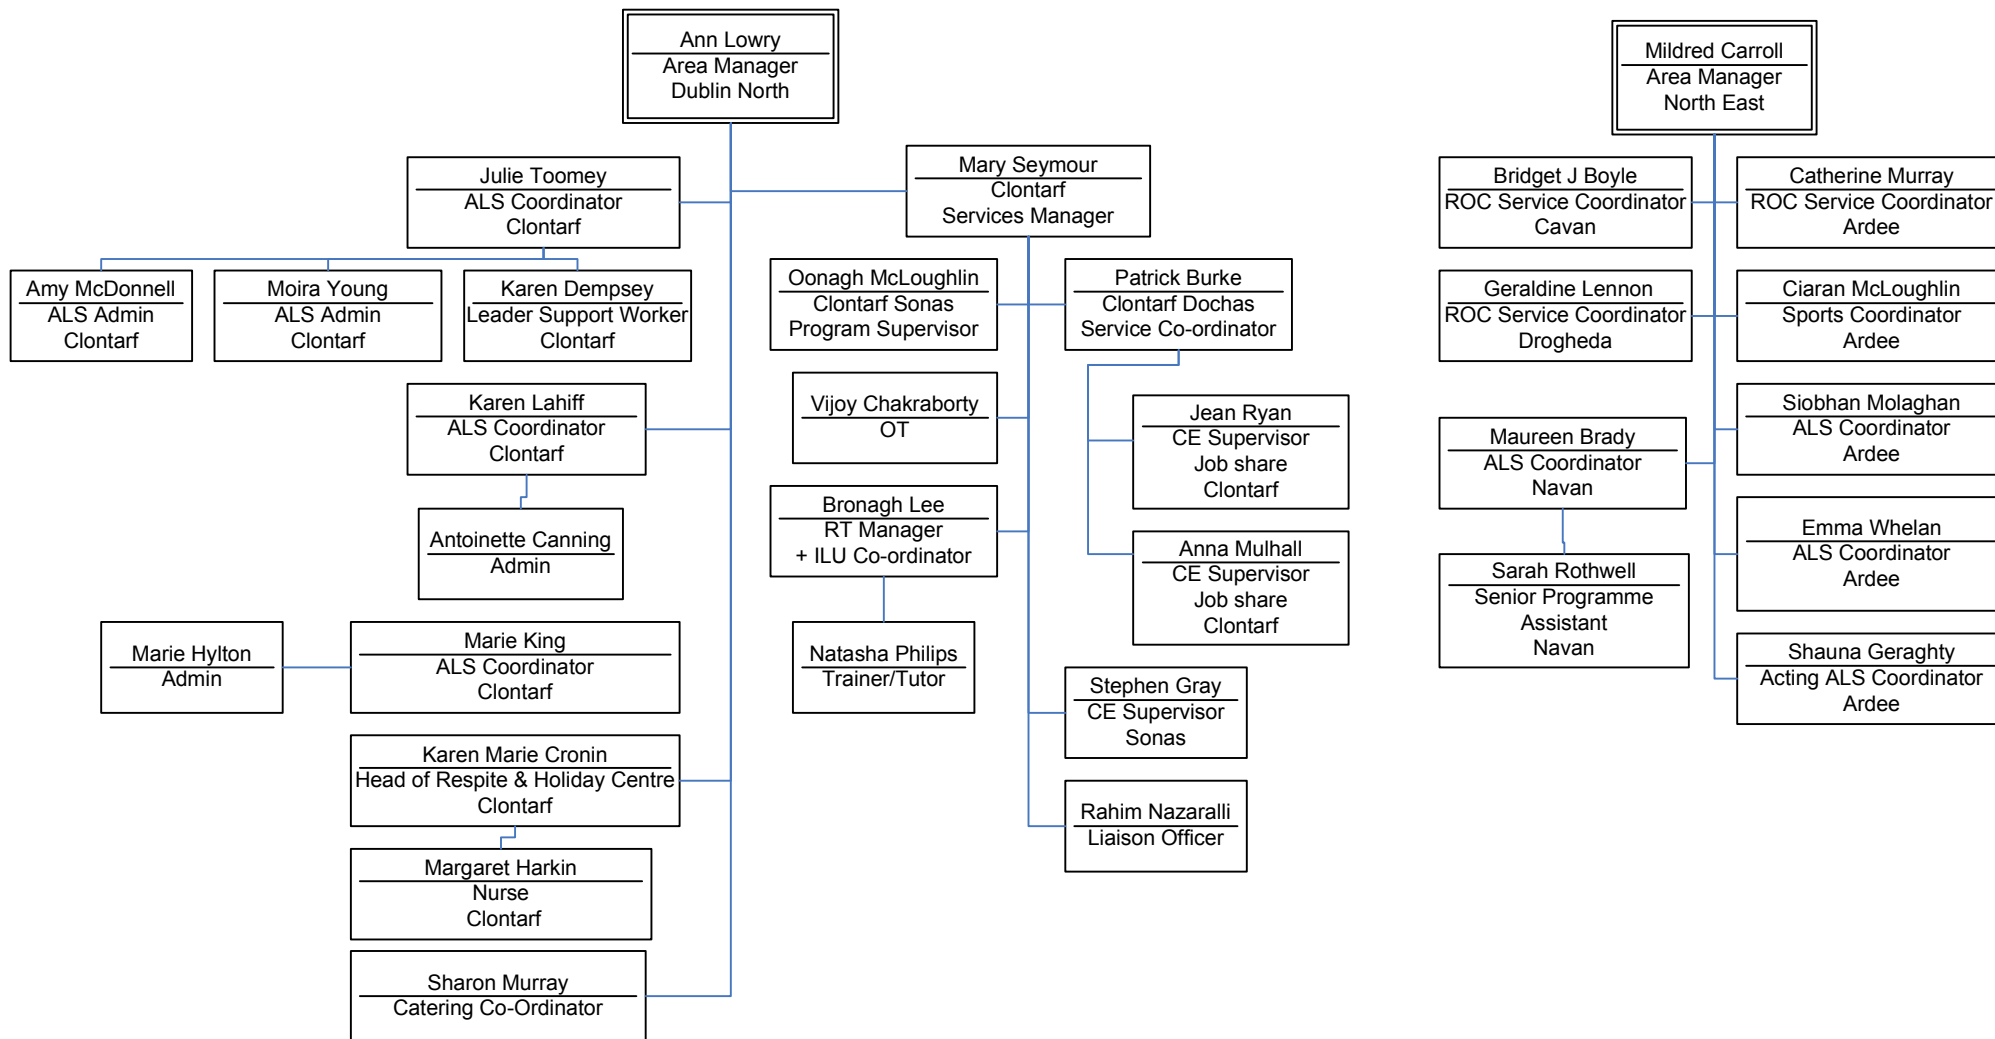

## Organisational Chart

## Organisational Chart

Michael Doyle  
Regional Director  
South

Organisational Chart

**Organisational Chart**

**Organisational Chart**

Michael Doyle  
Regional Director  
South

Fiona McSweeney  
Regional Manager

### Organisational Chart

## Organisational Chart

Mary Smyth  
Regional Director  
Dublin/ML