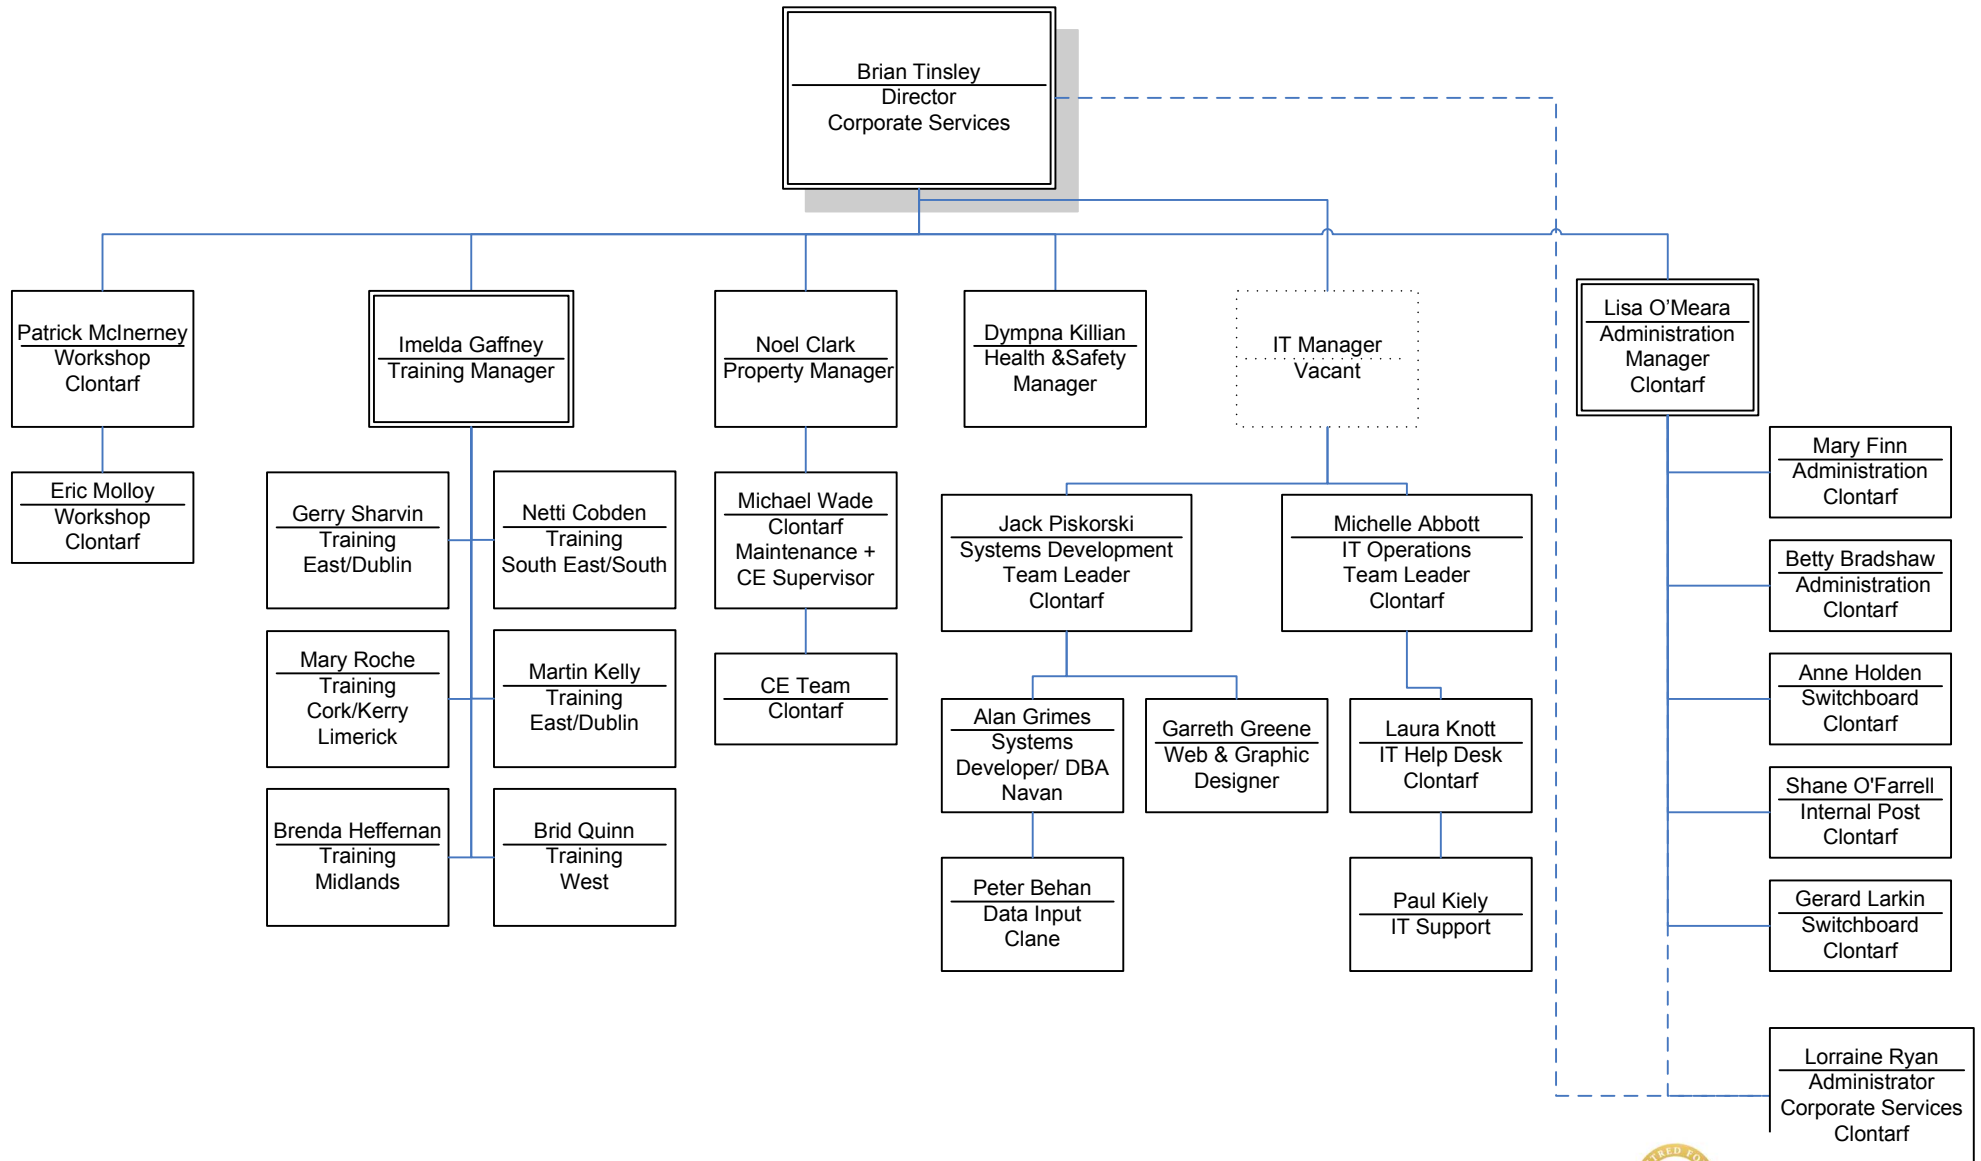

Organisational Chart

Organisational Chart

Organisational Chart

Organisational Chart

Organisational Chart

Organisational Chart

Organisational Chart

Tony Cunningham
Regional Director
West

Organisational Chart

Organisational Chart

Organisational Chart

Michael Doyle
Regional Director
South

Organisational Chart

Michael Doyle
Regional Director
South

Organisational Chart

L

Organisational Chart

Michael Doyle
 Regional Director
 South

Organisational Chart

Organisational Chart

Organisational Chart

Mary Smyth
 Regional Director
 Dublin/ML

Organisational Chart

Organisational Chart