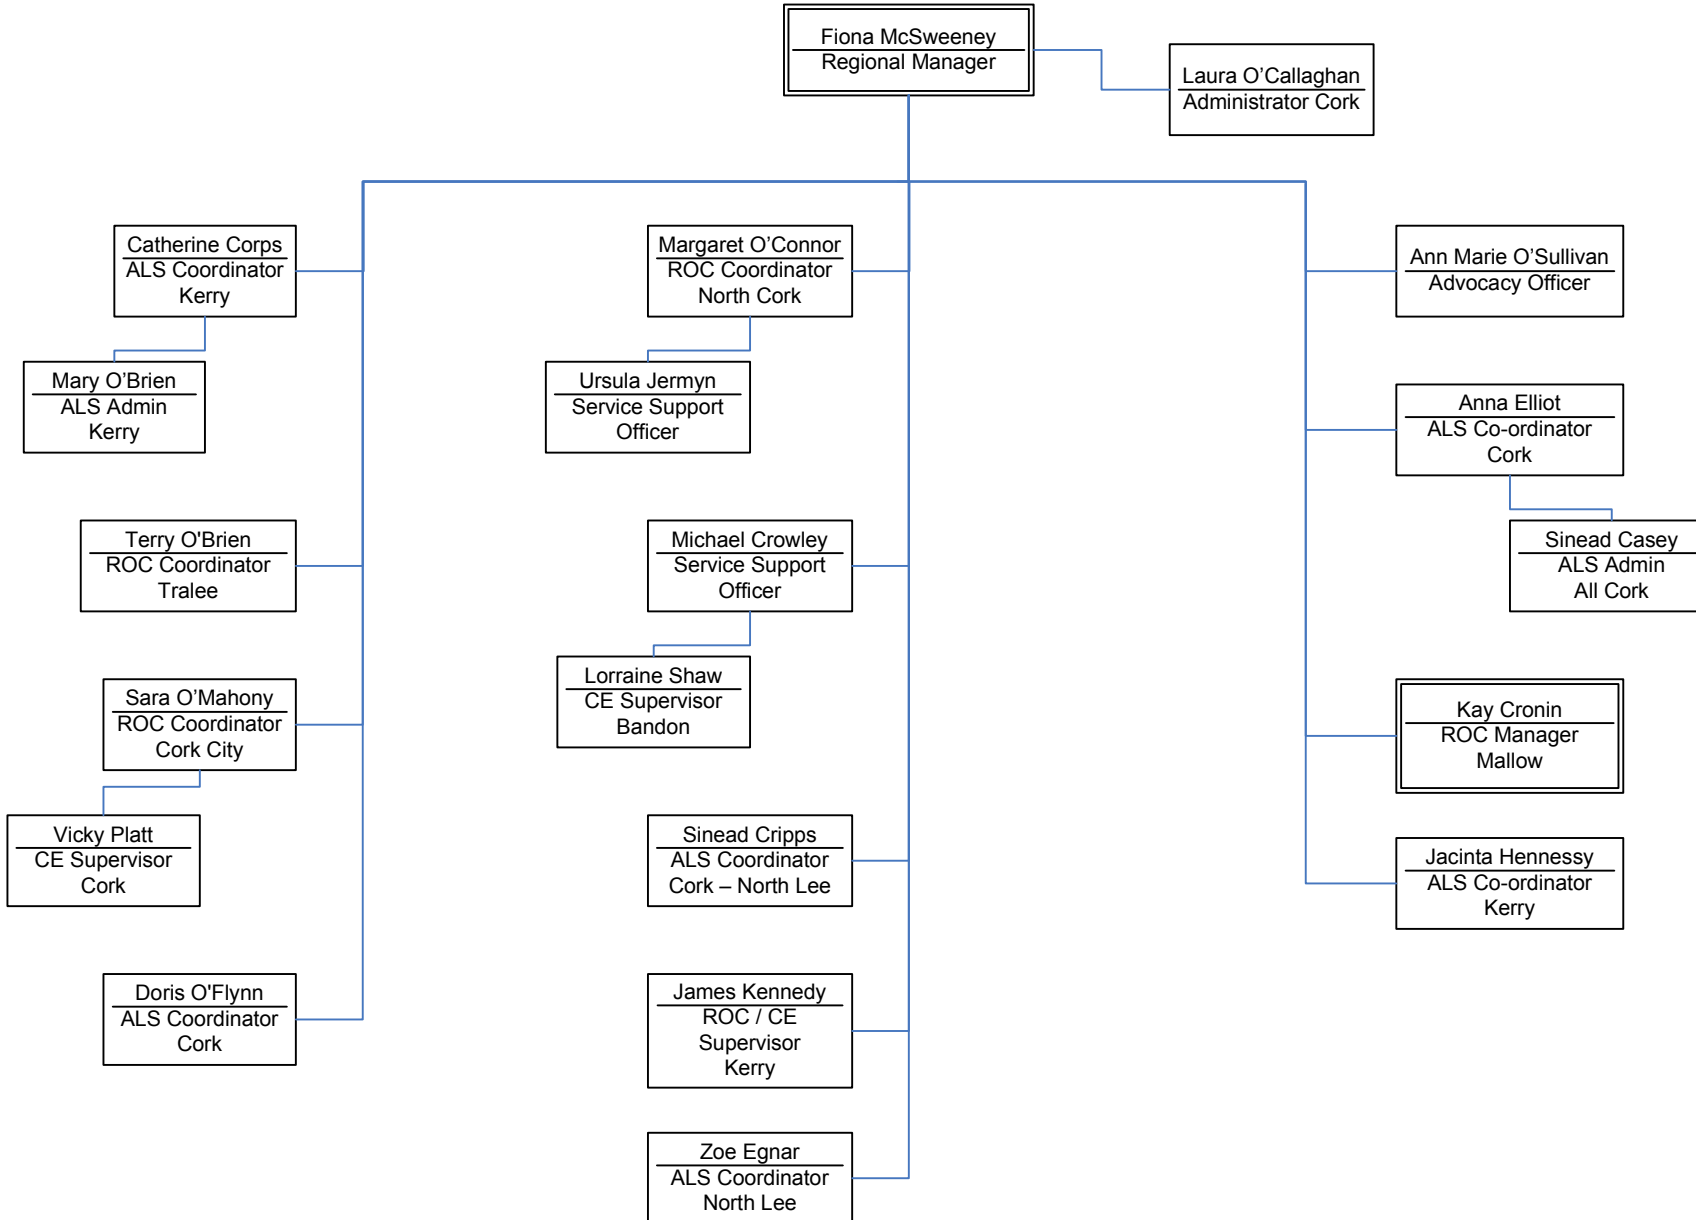

Organisational Chart

Organisational Chart

Organisational Chart

Organisational Chart

Organisational Chart

Organisational Chart

Organisational Chart

Tony Cunningham
Regional Director
West

Organisational Chart

Organisational Chart

Organisational Chart

Michael Doyle
Regional Director
South

Organisational Chart

Michael Doyle
Regional Director
South

Organisational Chart

L

Organisational Chart

Michael Doyle
 Regional Director
 South

Organisational Chart

Organisational Chart

Organisational Chart

Mary Smyth
 Regional Director
 Dublin/ML

Organisational Chart

Organisational Chart