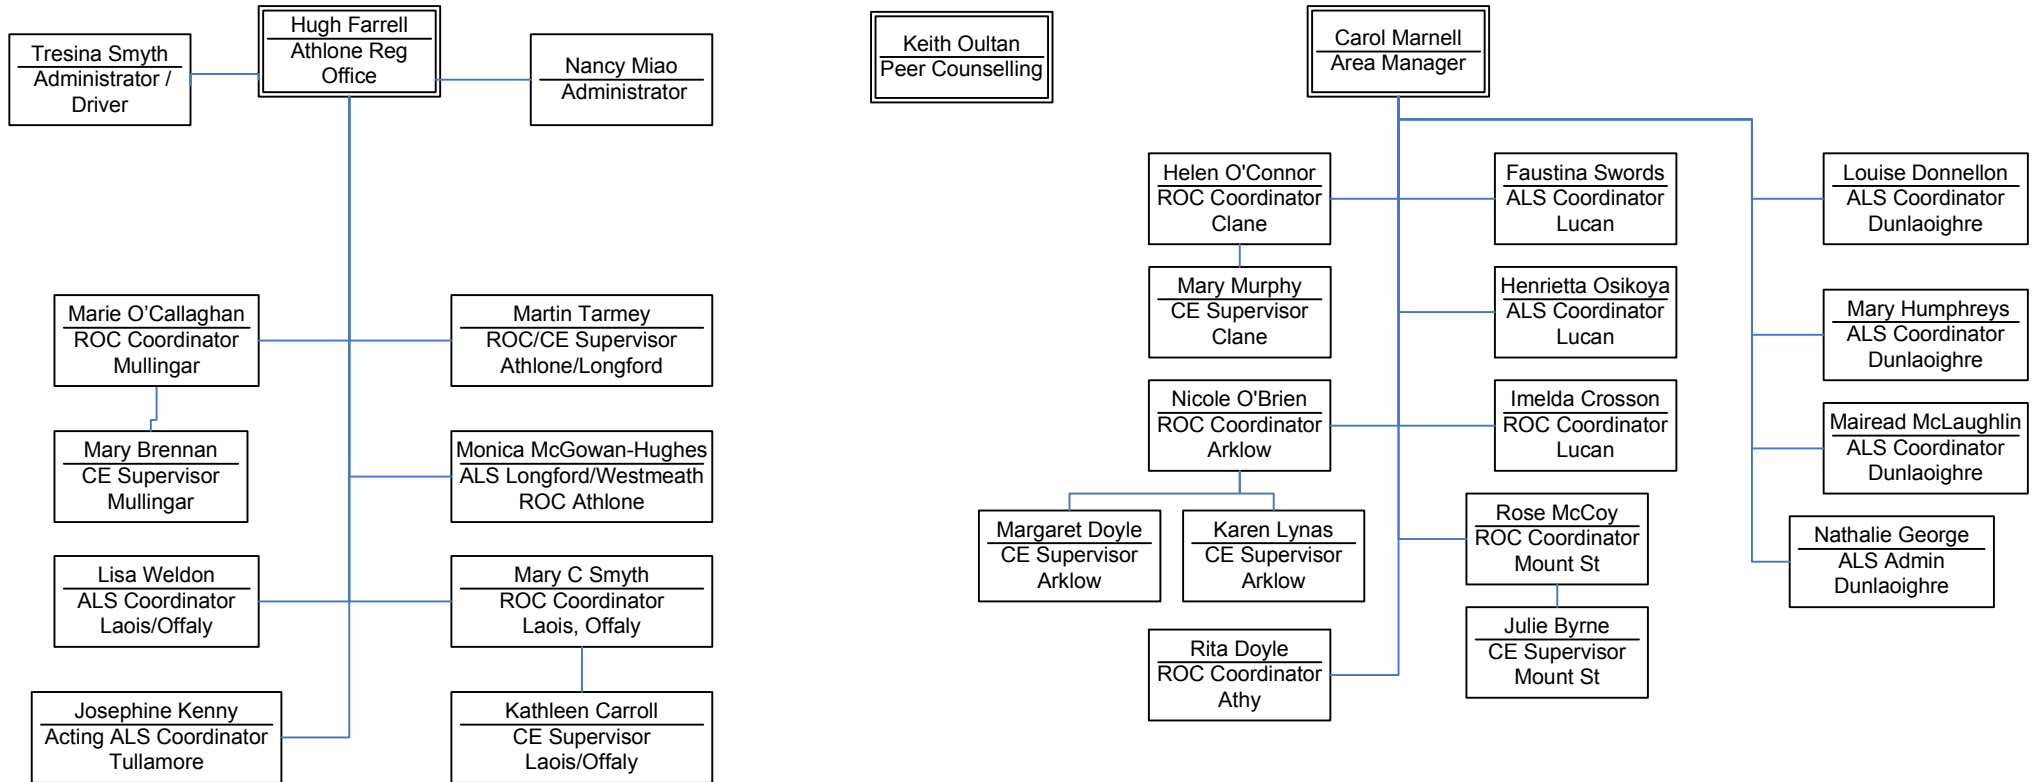

Organisational Chart

Organisational Chart

Organisational Chart

Organisational Chart

Organisational Chart

Organisational Chart

Organisational Chart

Tony Cunningham
Regional Director
West

Organisational Chart

Organisational Chart

Organisational Chart

Michael Doyle
Regional Director
South

Organisational Chart

Michael Doyle
Regional Director
South

Organisational Chart

L

Organisational Chart

Michael Doyle
 Regional Director
 South

Organisational Chart

Organisational Chart

Organisational Chart

Mary Smyth
 Regional Director
 Dublin/ML

Organisational Chart

Organisational Chart