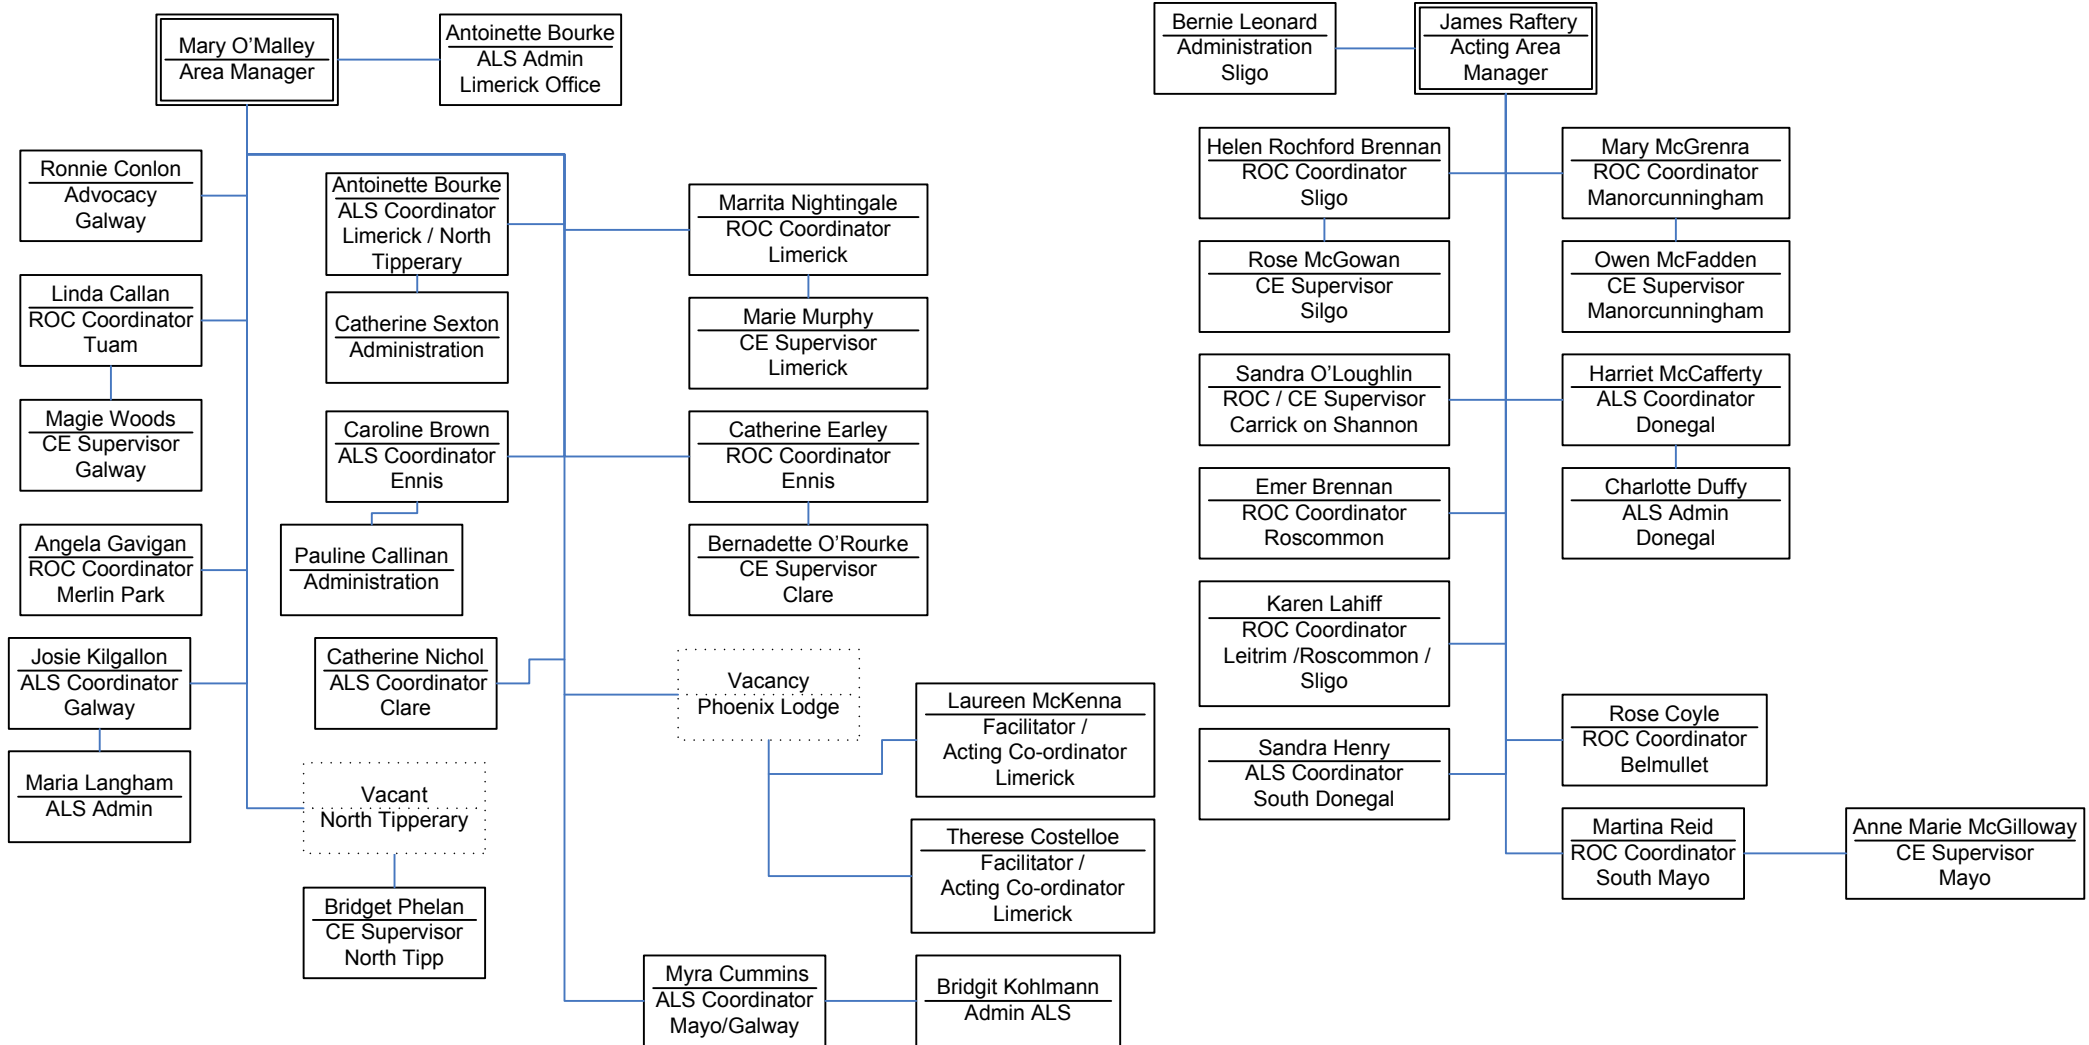

Organisational Chart

Organisational Chart

Organisational Chart

Organisational Chart

Organisational Chart

Organisational Chart

Organisational Chart

Tony Cunningham
Regional Director
West

Organisational Chart

Organisational Chart

Organisational Chart

Michael Doyle
Regional Director
South

Organisational Chart

Michael Doyle
Regional Director
South

Organisational Chart

L

Organisational Chart

Michael Doyle
 Regional Director
 South

Organisational Chart

Organisational Chart

Organisational Chart

Mary Smyth
 Regional Director
 Dublin/ML

Organisational Chart

Organisational Chart