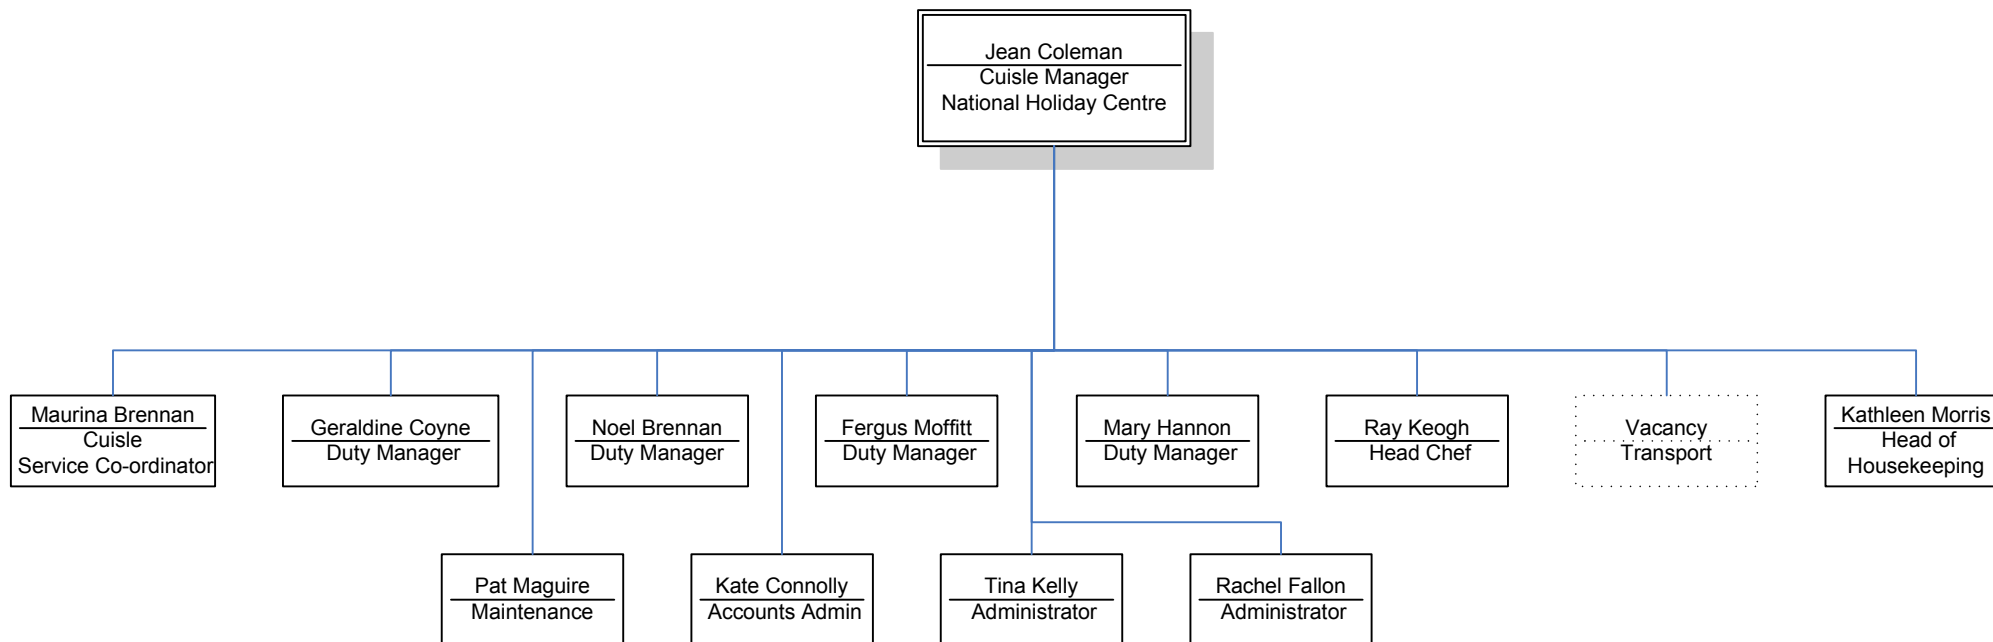

Organisational Chart

Organisational Chart

Organisational Chart

Organisational Chart

Organisational Chart

Organisational Chart

Organisational Chart

Tony Cunningham
Regional Director
West

Organisational Chart

Organisational Chart

Organisational Chart

Michael Doyle
Regional Director
South

Organisational Chart

Michael Doyle
Regional Director
South

Organisational Chart

L

Organisational Chart

Michael Doyle
 Regional Director
 South

Organisational Chart

Organisational Chart

Organisational Chart

Mary Smyth
 Regional Director
 Dublin/ML

Organisational Chart

Organisational Chart