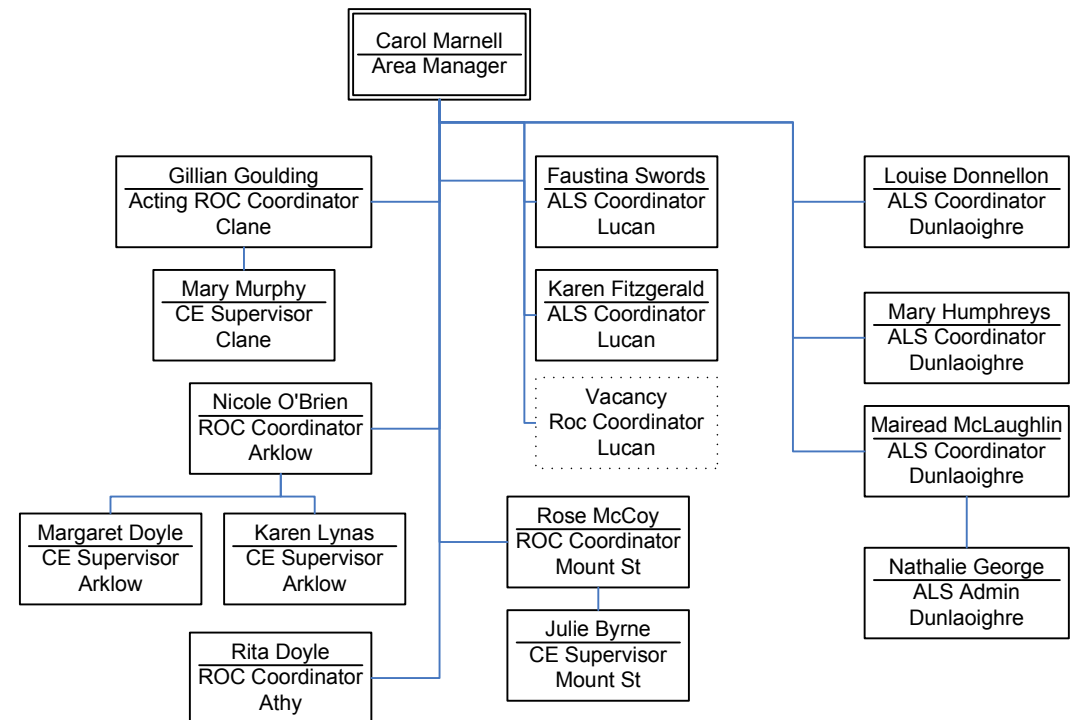

## Organisational Chart

Michael Doyle  
Regional Director  
South

Organisational Chart

**Organisational Chart**

**Organisational Chart**

Michael Doyle  
Regional Director  
South

Fiona McSweeney  
Regional Manager

### Organisational Chart

## Organisational Chart

Mary Smyth  
Regional Director  
Dublin/ML

### Organisational Chart

Organisational Chart