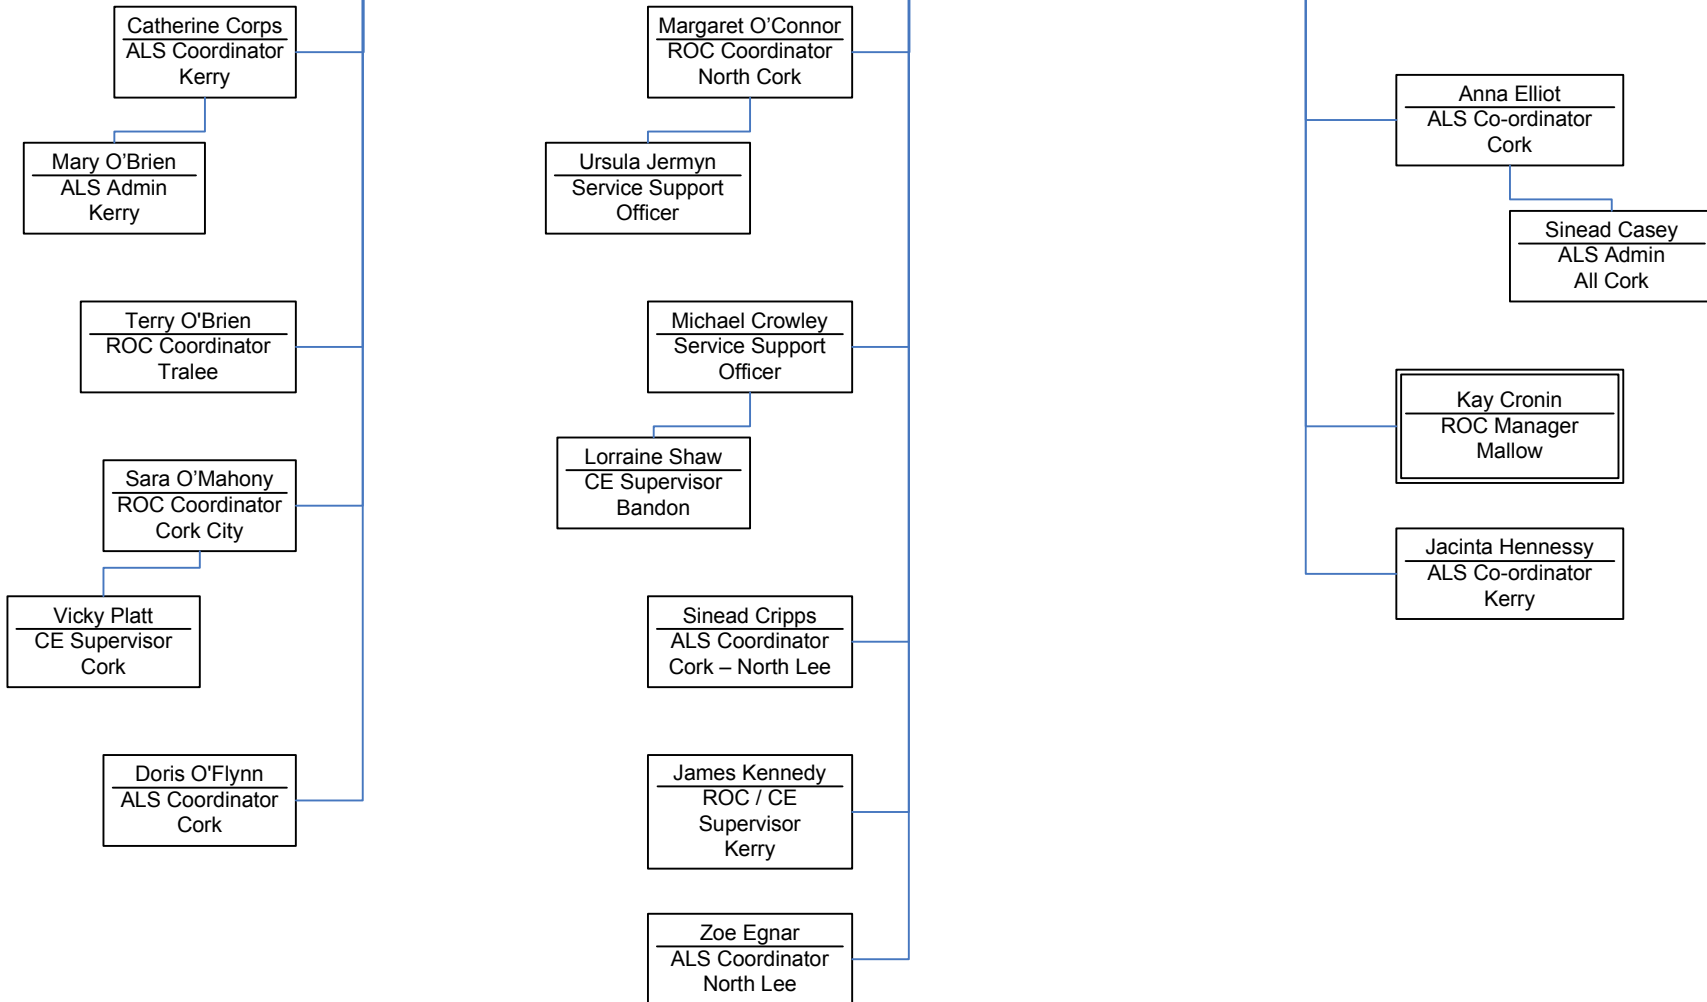

Organisational Chart

Michael Doyle
Regional Director
South

Fiona McSweeney
Regional Manager

Laura O'Callaghan
Administrator
Cork