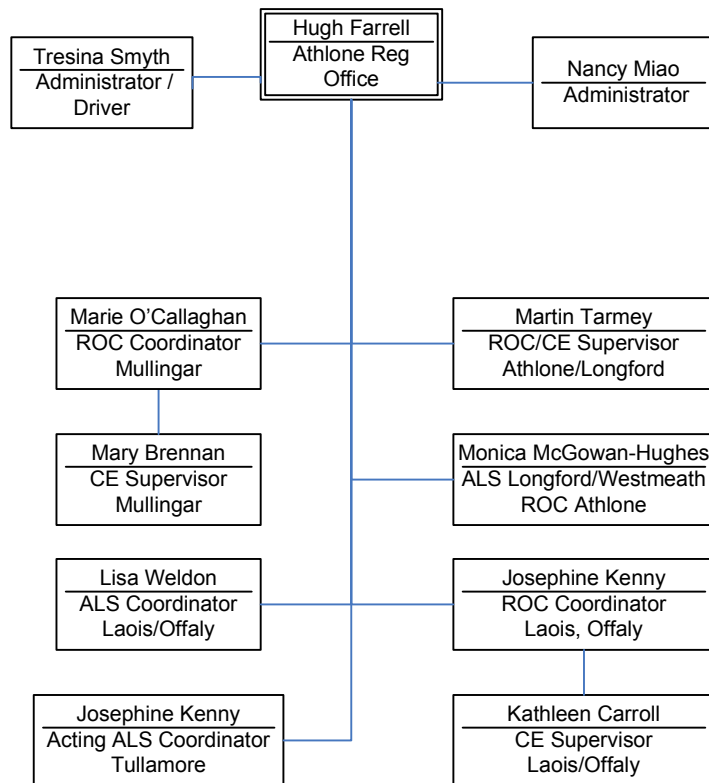

Mary Smyth
Regional Director
Dublin/ML

Organisational Chart