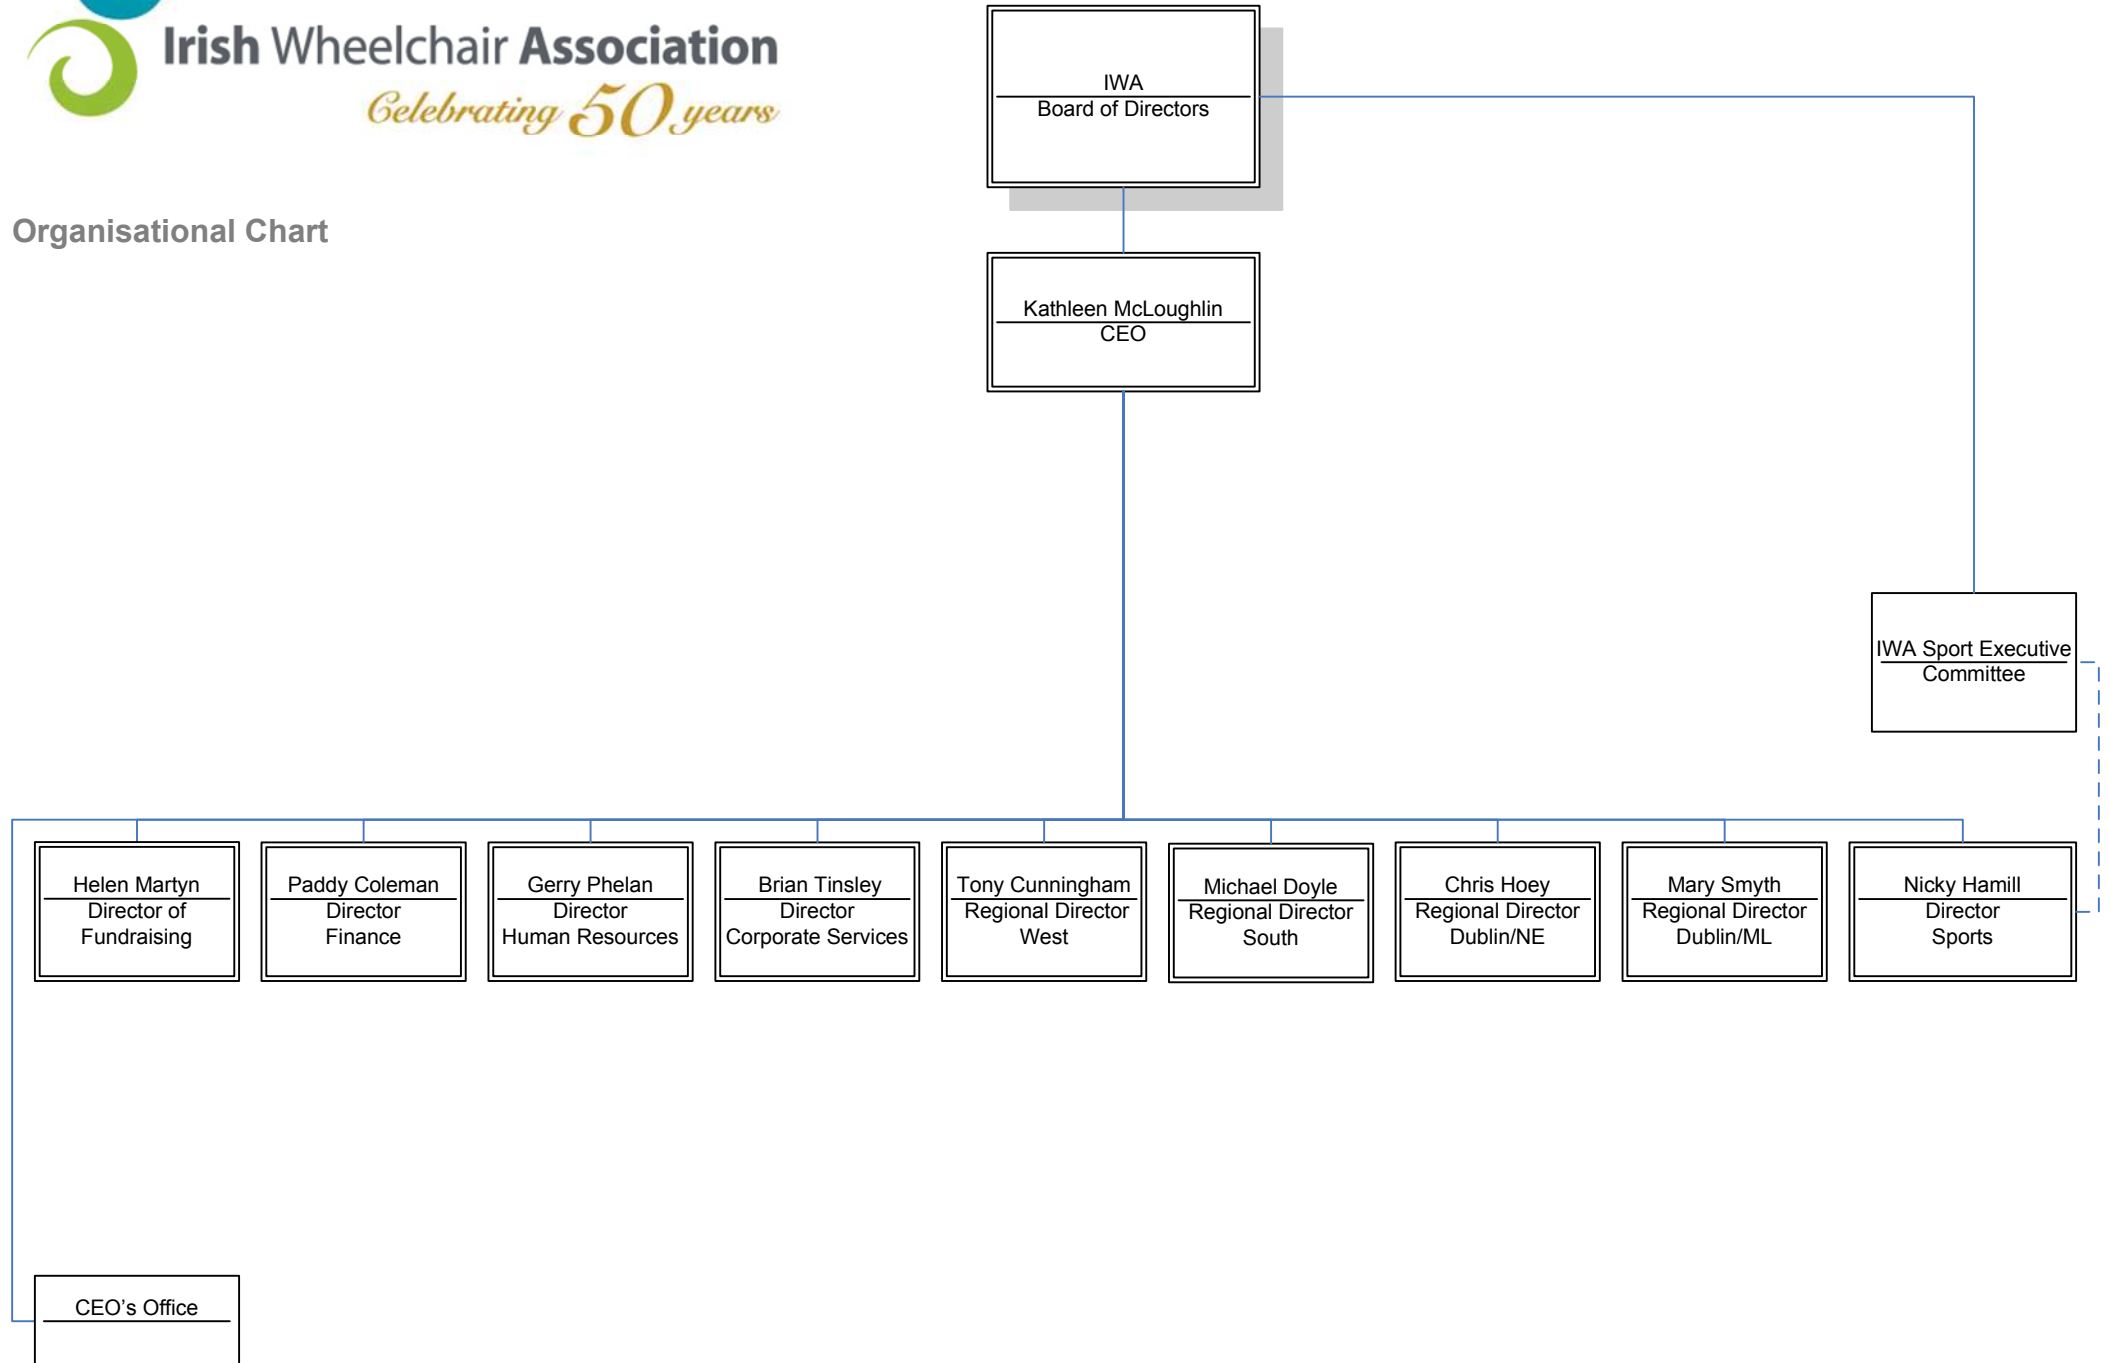

Organisational Chart

Organisational Chart

Organisational Chart

Organisational Chart

Organisational Chart

Organisational Chart

Organisational Chart

Tony Cunningham
Regional Director
West

Organisational Chart

Organisational Chart

Organisational Chart

Michael Doyle
Regional Director
South

Organisational Chart

Michael Doyle
Regional Director
South

Organisational Chart

L

Organisational Chart

Michael Doyle
 Regional Director
 South

Organisational Chart

Organisational Chart

Organisational Chart

Mary Smyth
 Regional Director
 Dublin/ML

Organisational Chart

Organisational Chart