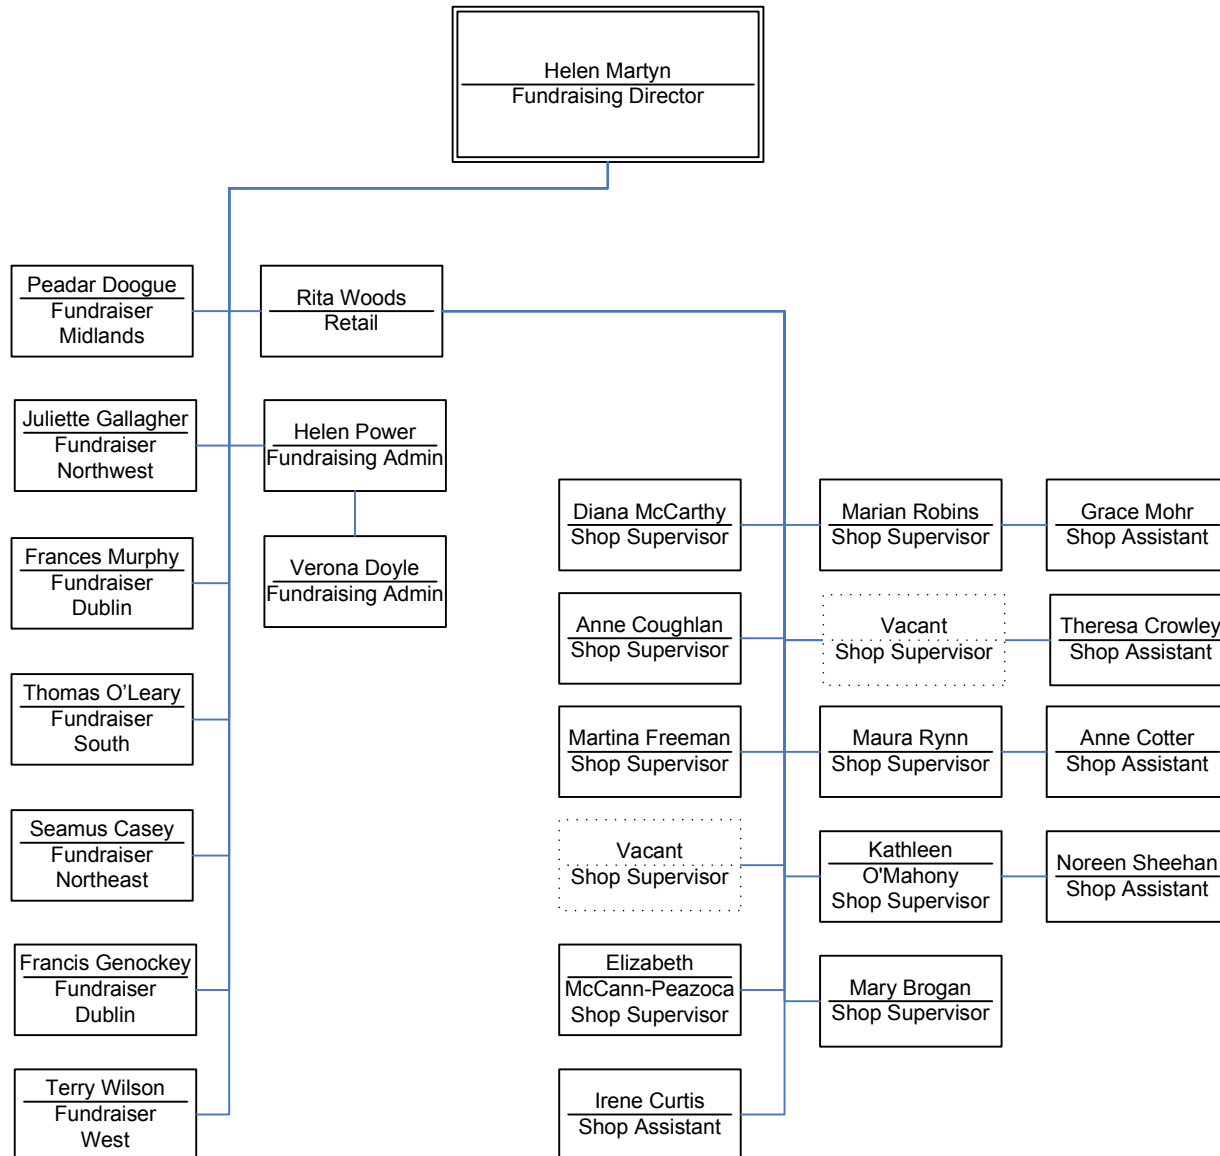

Organisational Chart

Organisational Chart

Organisational Chart

Organisational Chart

Organisational Chart

Organisational Chart

Organisational Chart

Tony Cunningham
Regional Director
West

Organisational Chart

Organisational Chart

Organisational Chart

Michael Doyle
Regional Director
South

Organisational Chart

Michael Doyle
Regional Director
South

Organisational Chart

L

Organisational Chart

Michael Doyle
 Regional Director
 South

Organisational Chart

Organisational Chart

Organisational Chart

Mary Smyth
 Regional Director
 Dublin/ML

Organisational Chart

Organisational Chart