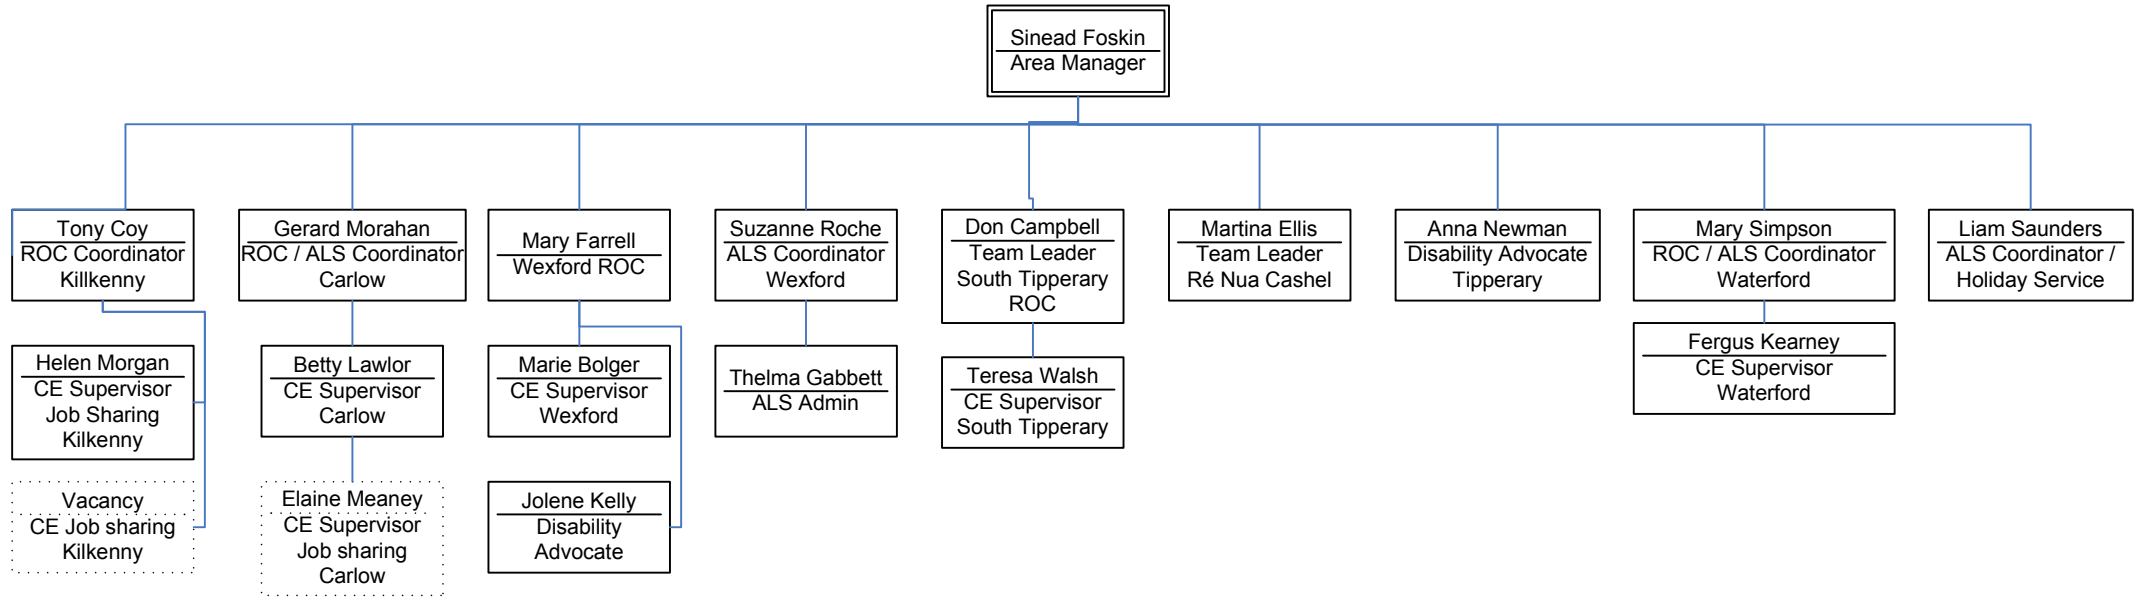

Organisational Chart

Organisational Chart

Organisational Chart

Organisational Chart

Organisational Chart

Organisational Chart

Organisational Chart

Tony Cunningham
Regional Director
West

Organisational Chart

Organisational Chart

Organisational Chart

Michael Doyle
Regional Director
South

Organisational Chart

Michael Doyle
Regional Director
South

Organisational Chart

L

Organisational Chart

Michael Doyle
 Regional Director
 South

Organisational Chart

Organisational Chart

Organisational Chart

Mary Smyth
 Regional Director
 Dublin/ML

Organisational Chart

Organisational Chart